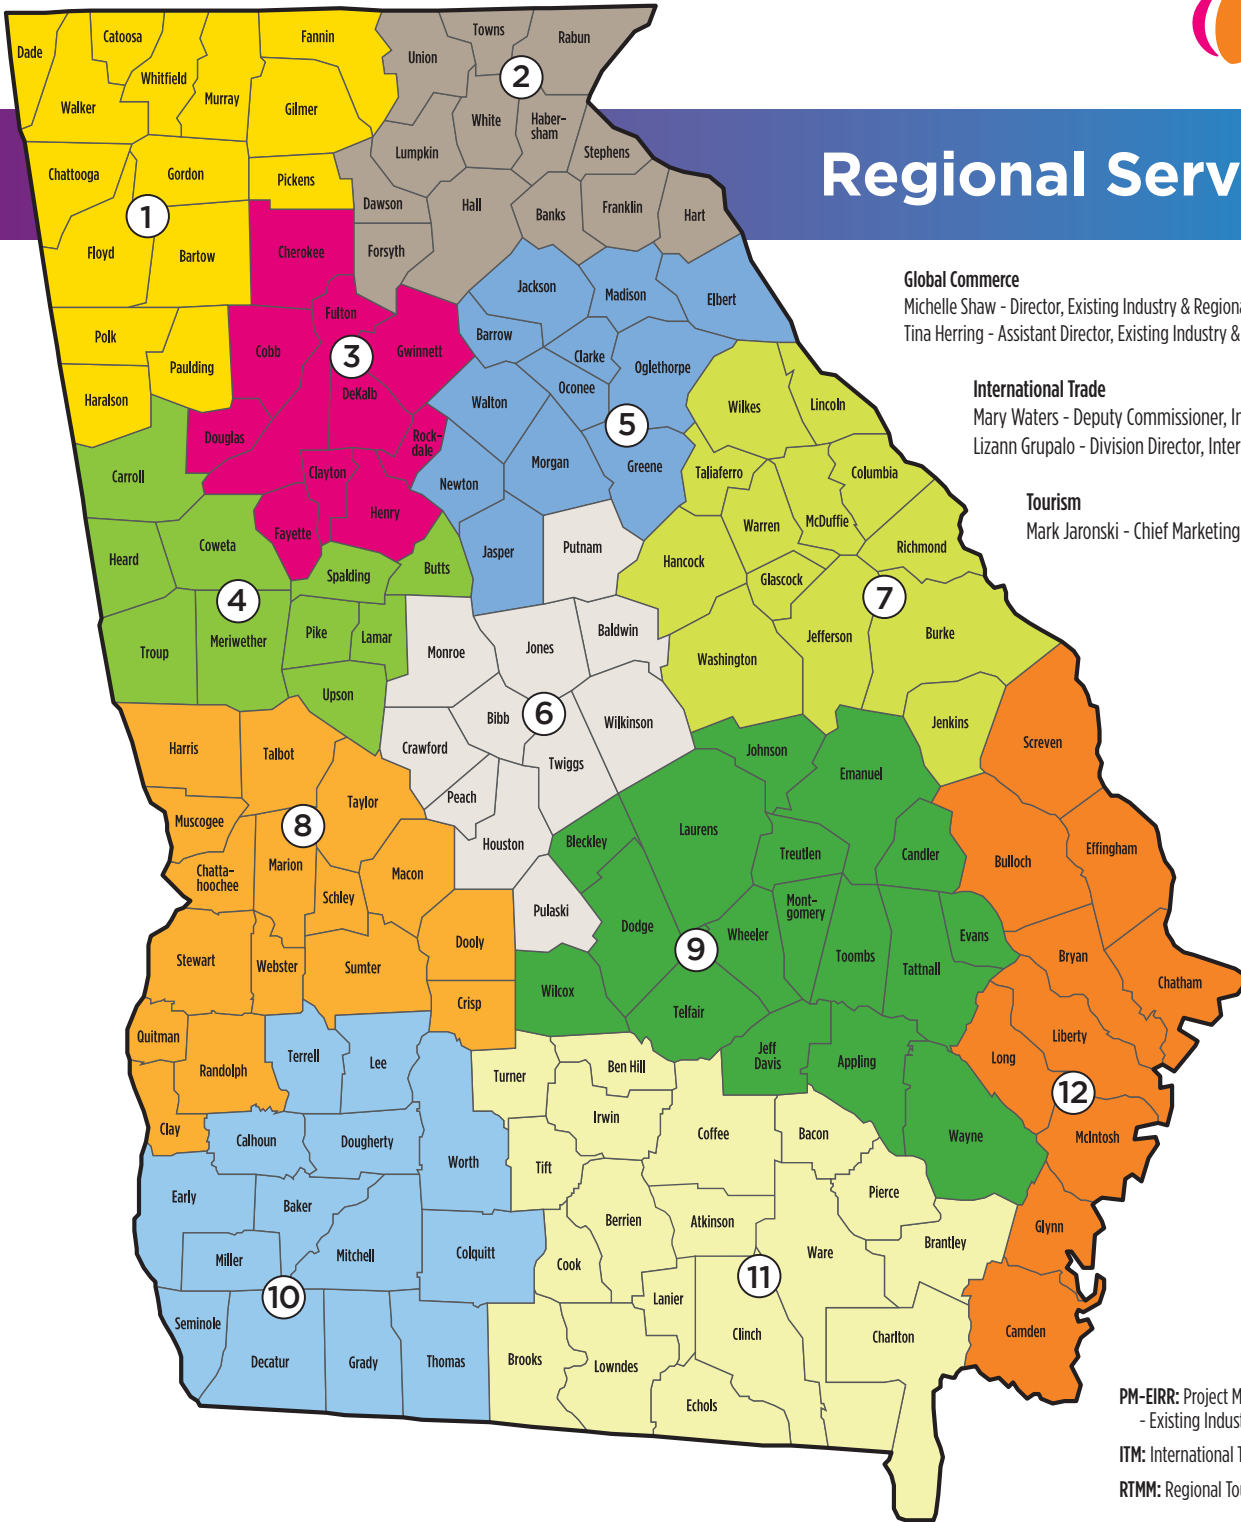

Regional Services Map

Global Commerce

Michelle Shaw - Director, Existing Industry & Regional Recruitment(678) 640.4337
 Tina Herring - Assistant Director, Existing Industry & Regional Recruitment(404) 804.55804

PM-EIRR: Project Manager
 - Existing Industry and Regional Recruitment

ITM: International Trade Manager

RTMM: Regional Tourism Marketing Manager

1 Lori Dowdy - PM-EIRR(404) 387.3722
 Juan Cuellar - ITM(470) 587.9291
 Mandy Barnhart - RTMM(404) 357.7582