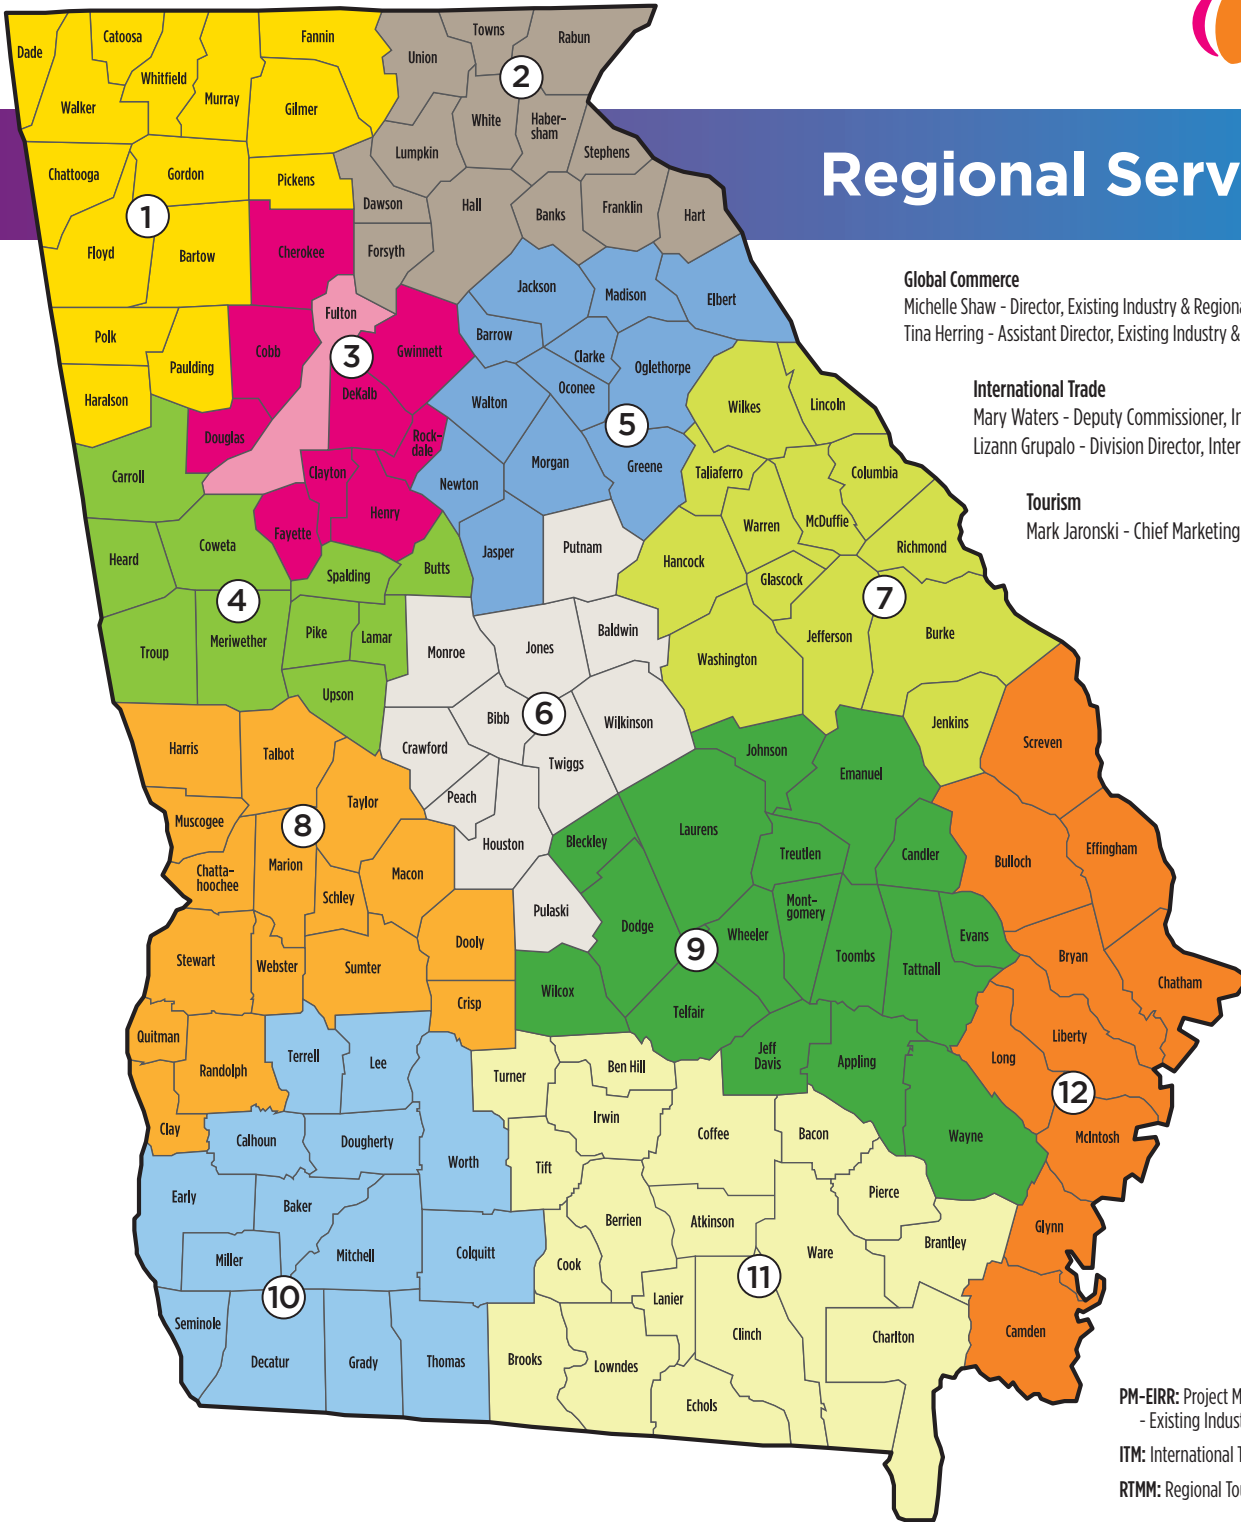

Regional Services Map

Global Commerce

Michelle Shaw - Director, Existing Industry & Regional Recruitment(678) 640.4337
 Tina Herring - Assistant Director, Existing Industry & Regional Recruitment(404) 804.55804

PM-EIRR: Project Manager
 - Existing Industry and Regional Recruitment

ITM: International Trade Manager

RTMM: Regional Tourism Marketing Manager

1 Lori Dowdy - PM-EIRR(404) 387.3722
 Juan Cuellar - ITM(470) 587.9291
 Mandy Barnhart - RTMM(404) 357.7582