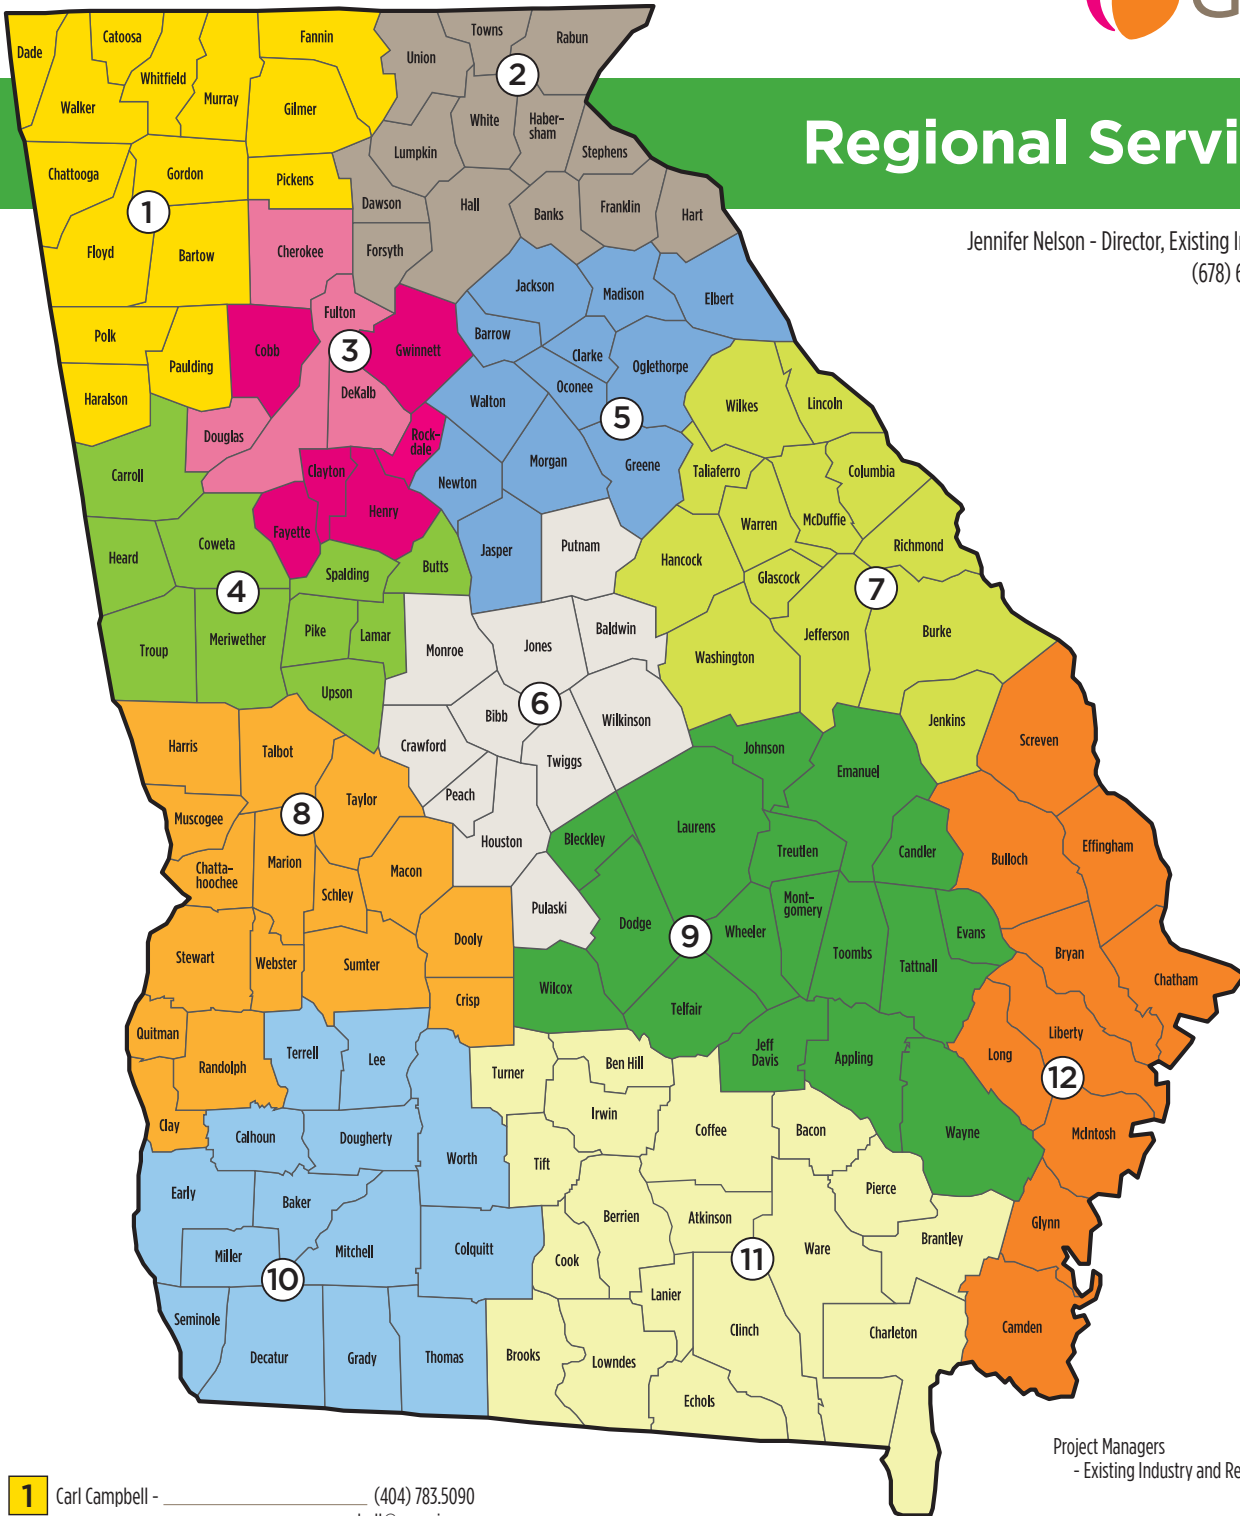

Regional Services Map

Jennifer Nelson - Director, Existing Industry & Regional Recruitment
 (678) 640.4348 • jnelson@georgia.org

1 Carl Campbell - (404) 783.5090
 ccampbell@georgia.org

2 Tammy Caudell - (404) 710.3581
 tcaudell@georgia.org