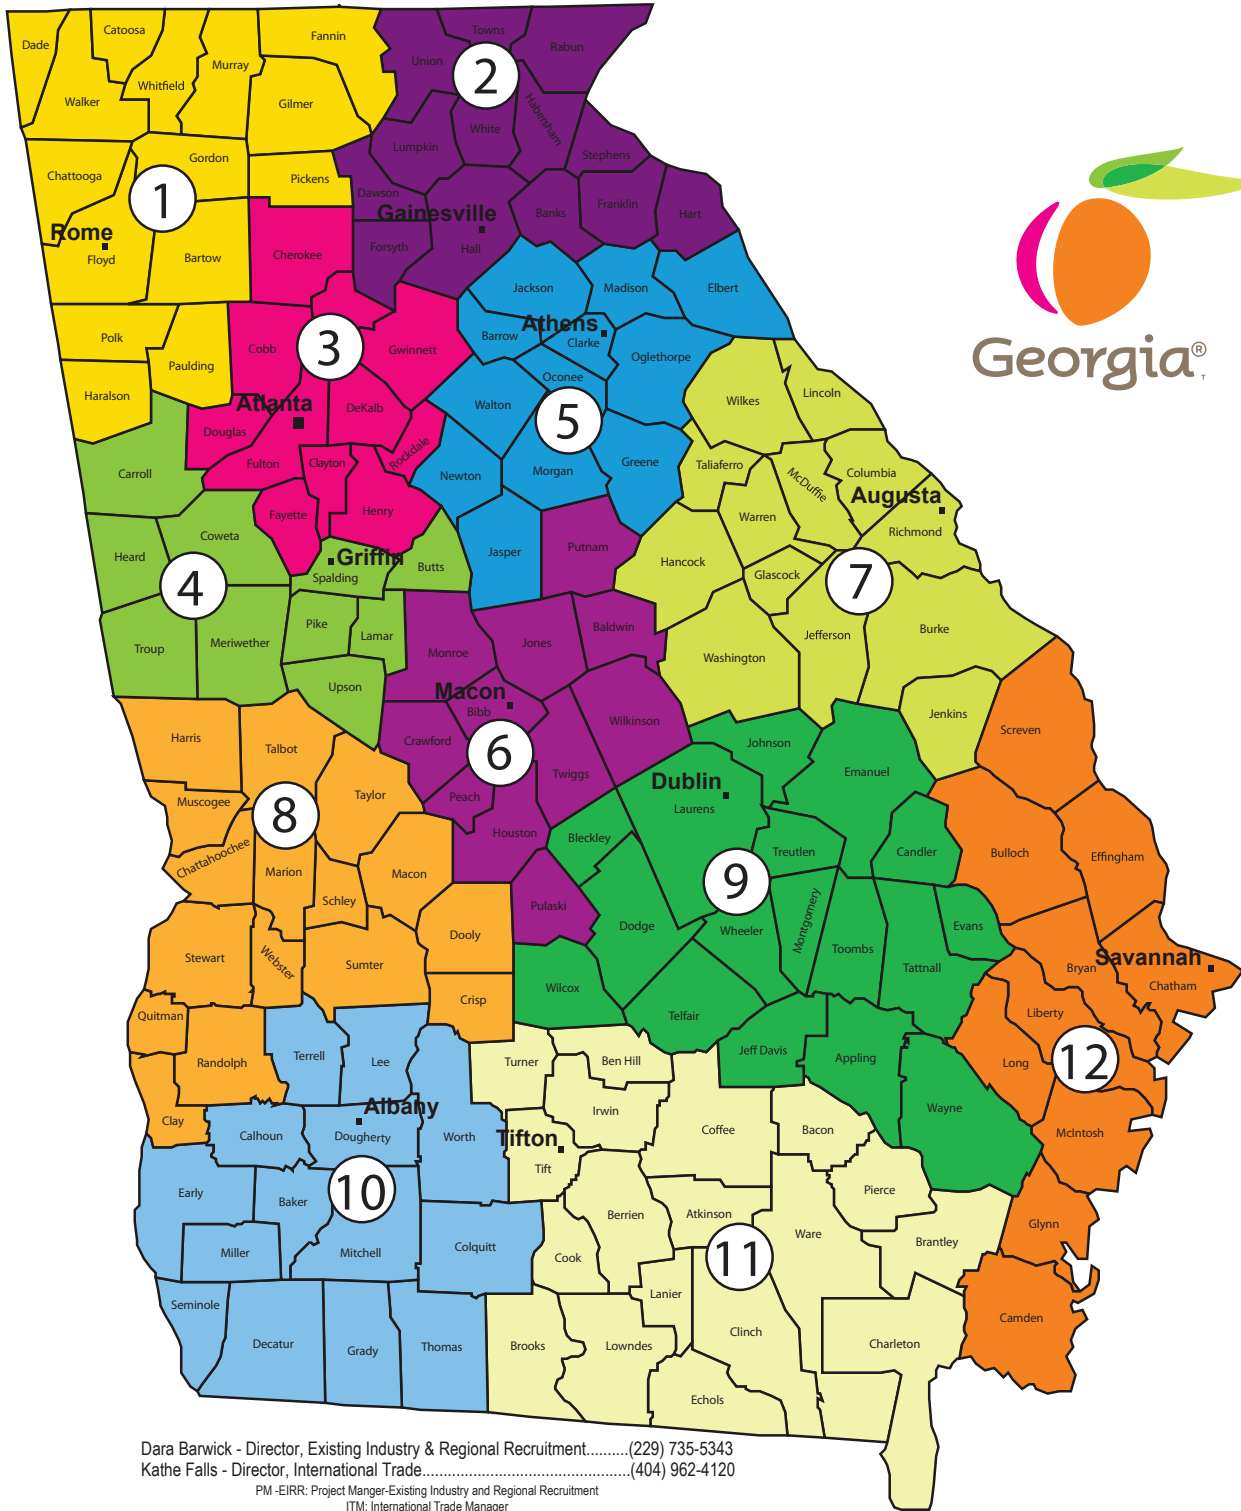

Georgia Department of Economic Development Regional Services Map

Dara Barwick - Director, Existing Industry & Regional Recruitment.....(229) 735-5343
 Kathe Falls - Director, International Trade.....(404) 962-4120
 PM-EIRR: Project Manager-Existing Industry and Regional Recruitment
 ITM: International Trade Manager