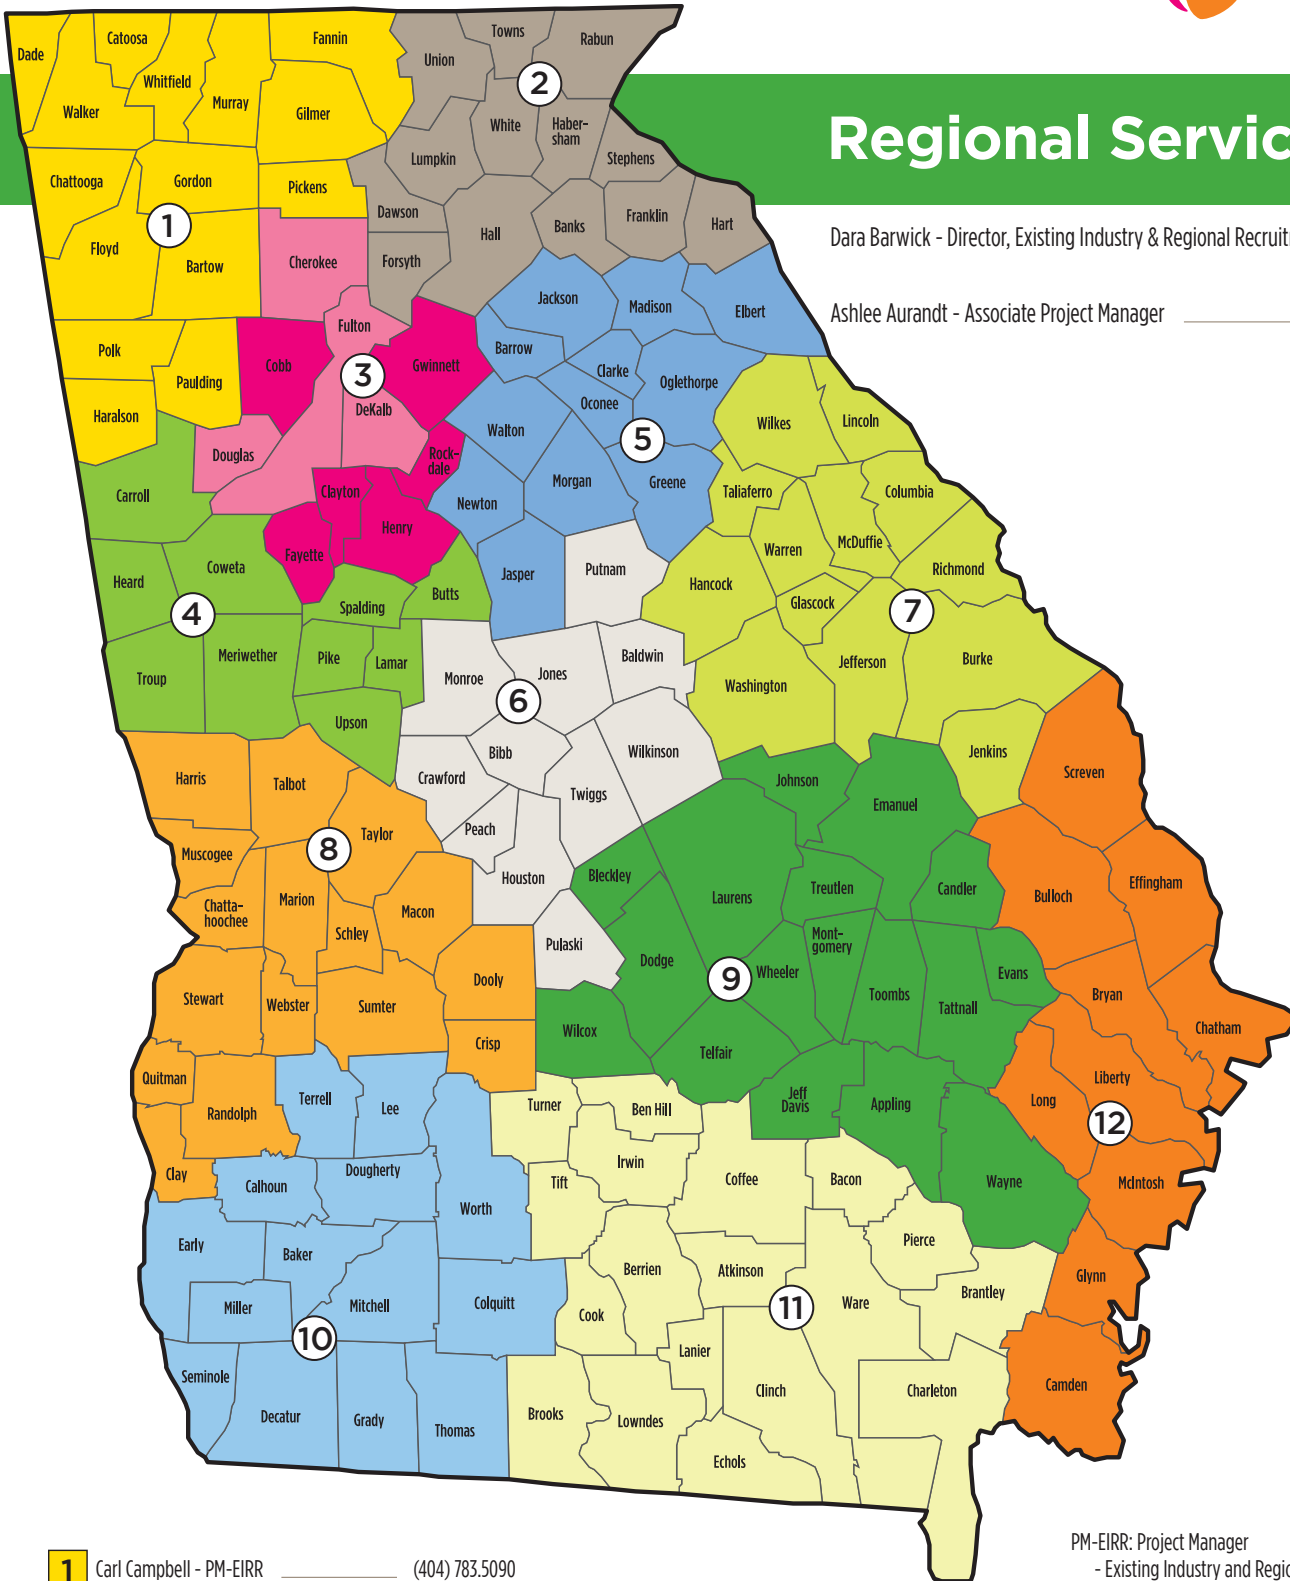

# Regional Services Map

Dara Barwick - Director, Existing Industry & Regional Recruitment (229) 735.5343  
dbarwick@georgia.org

Ashlee Aurandt - Associate Project Manager (404) 962.4017  
aaurandt@georgia.org