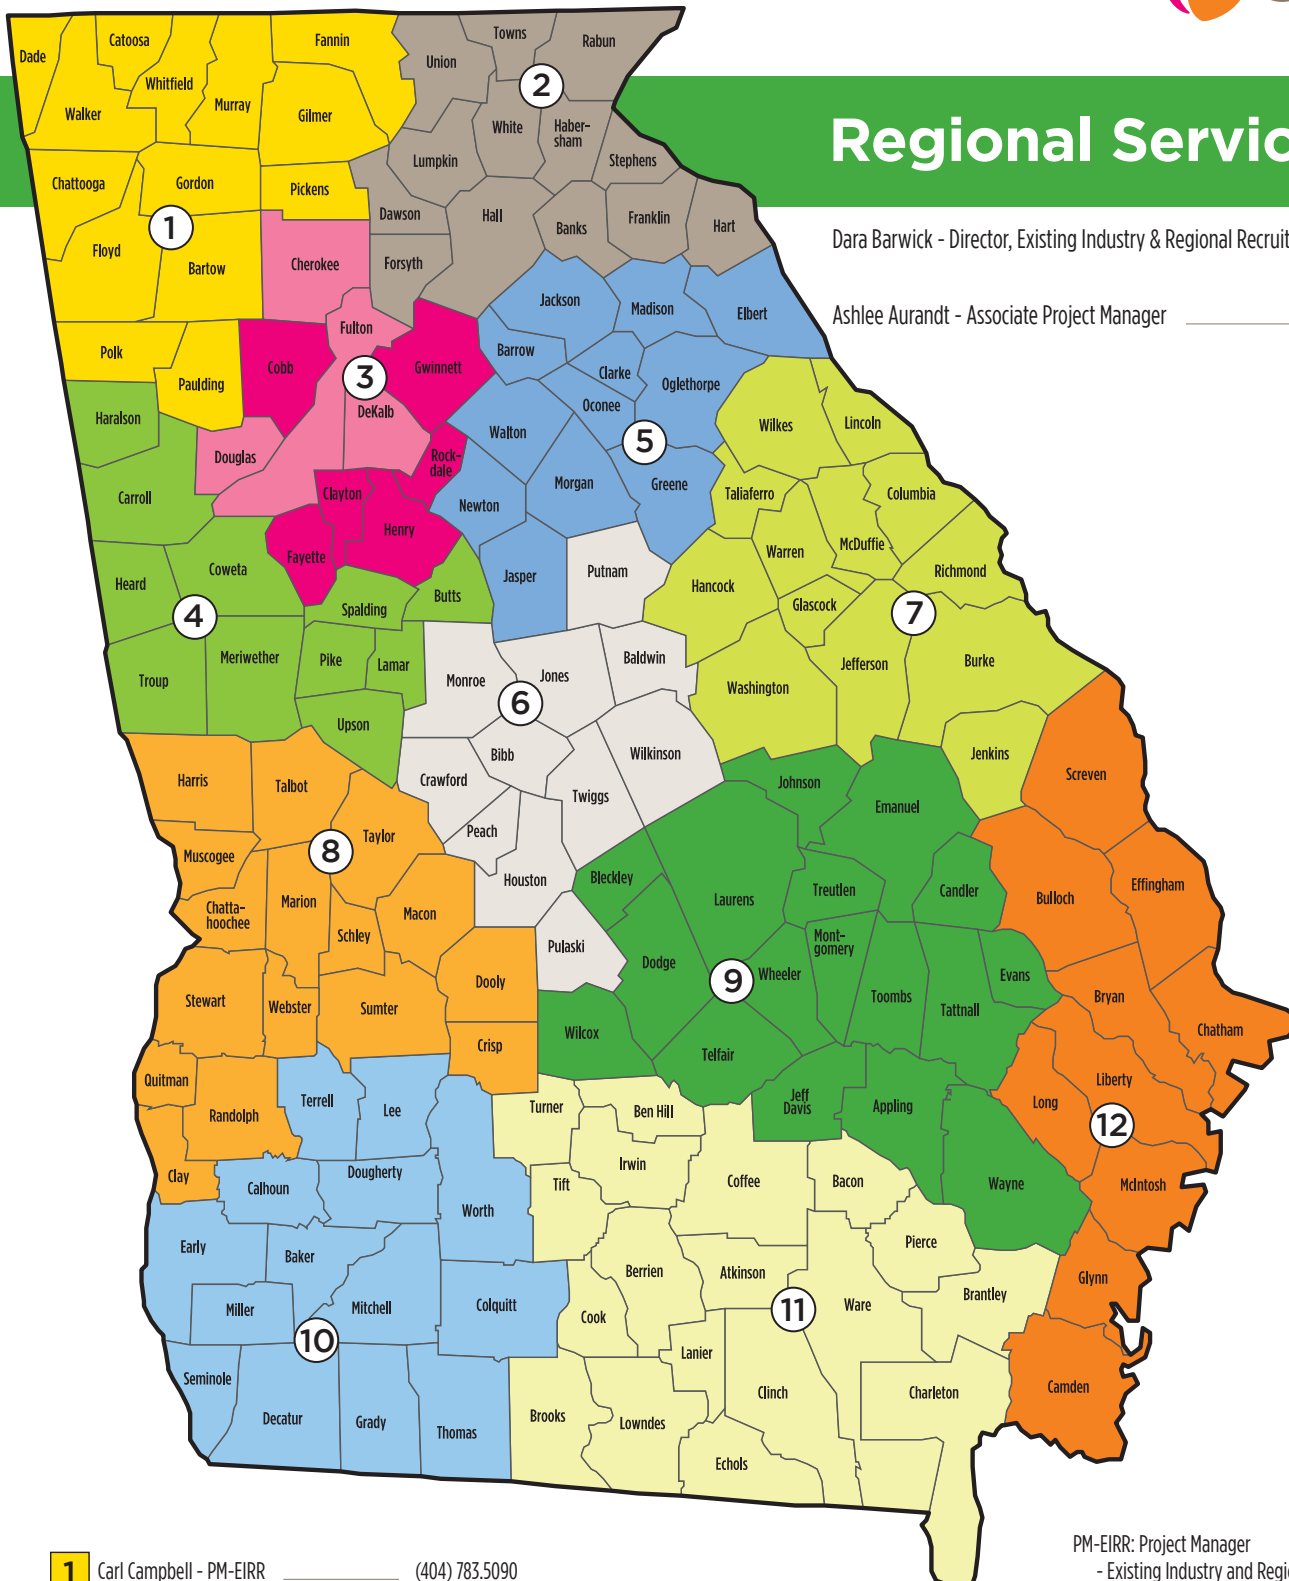

# Regional Services Map

Dara Barwick - Director, Existing Industry & Regional Recruitment (229) 735.5343  
dbarwick@georgia.org

Ashlee Aurandt - Associate Project Manager (404) 962.4017  
aaurandt@georgia.org