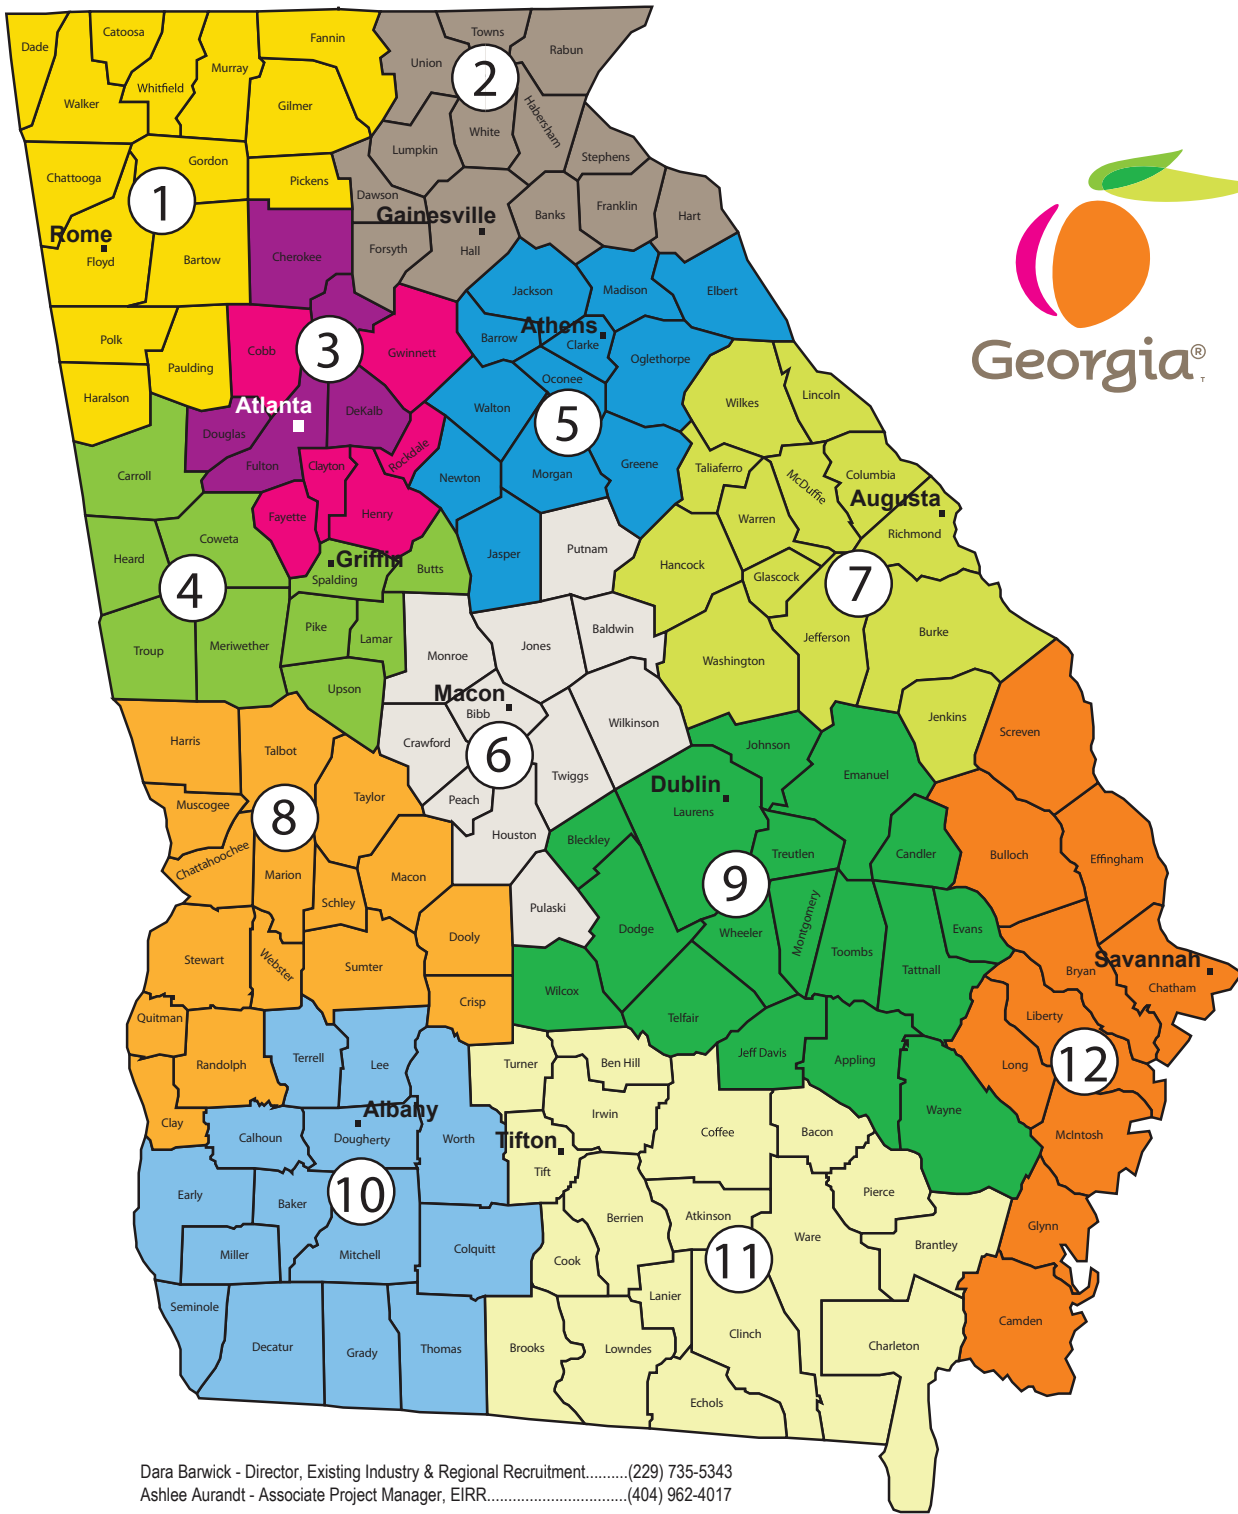

Georgia Department of Economic Development Regional Services Map

Dara Barwick - Director, Existing Industry & Regional Recruitment.....(229) 735-5343
 Ashlee Aurdant - Associate Project Manager, EIRR.....(404) 962-4017