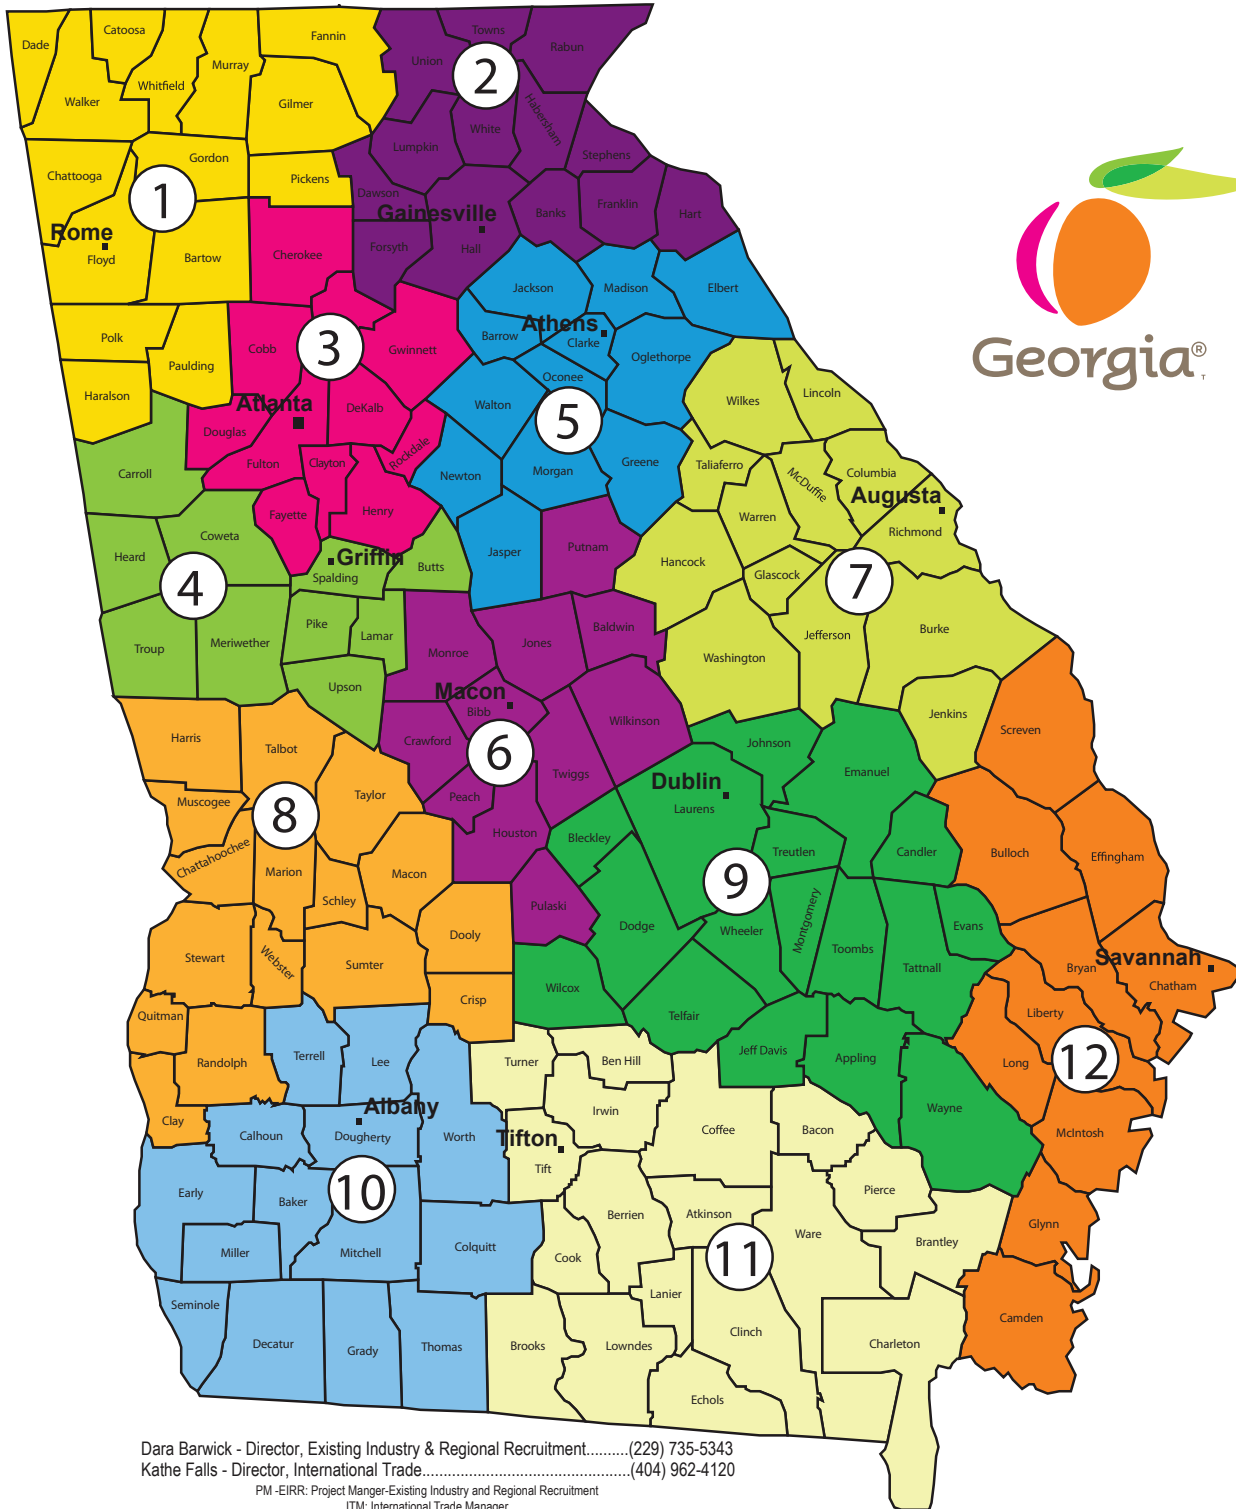

Georgia Department of Economic Development Regional Services Map

Dara Barwick - Director, Existing Industry & Regional Recruitment.....(229) 735-5343
 Kathe Falls - Director, International Trade.....(404) 962-4120
 PM-EIRR: Project Manager-Existing Industry and Regional Recruitment
 ITM: International Trade Manager