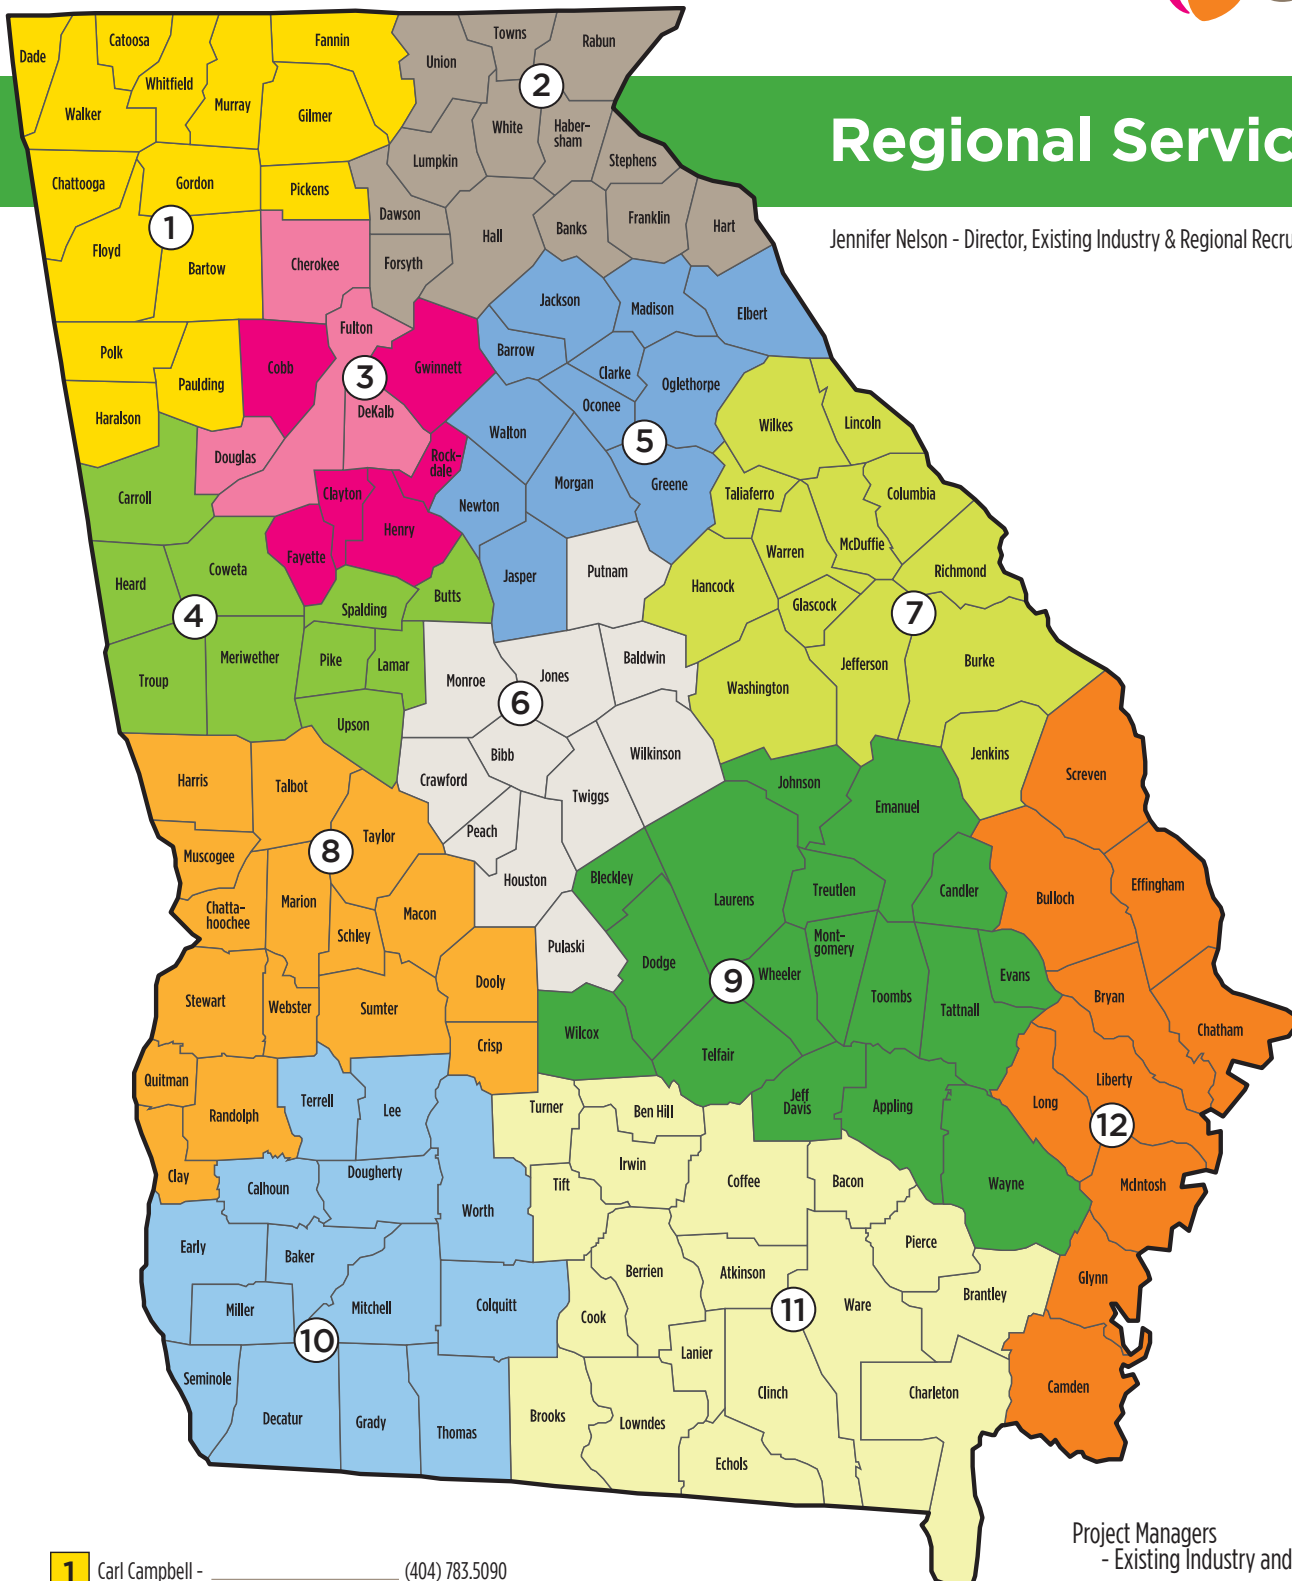

Regional Services Map

Jennifer Nelson - Director, Existing Industry & Regional Recruitment (478) 752.1893
 jnelson@georgia.org

1 Carl Campbell - (404) 783.5090
 ccampbell@georgia.org

2 Suzanne Browne - (770) 538.2757
 sbrowne@georgia.org